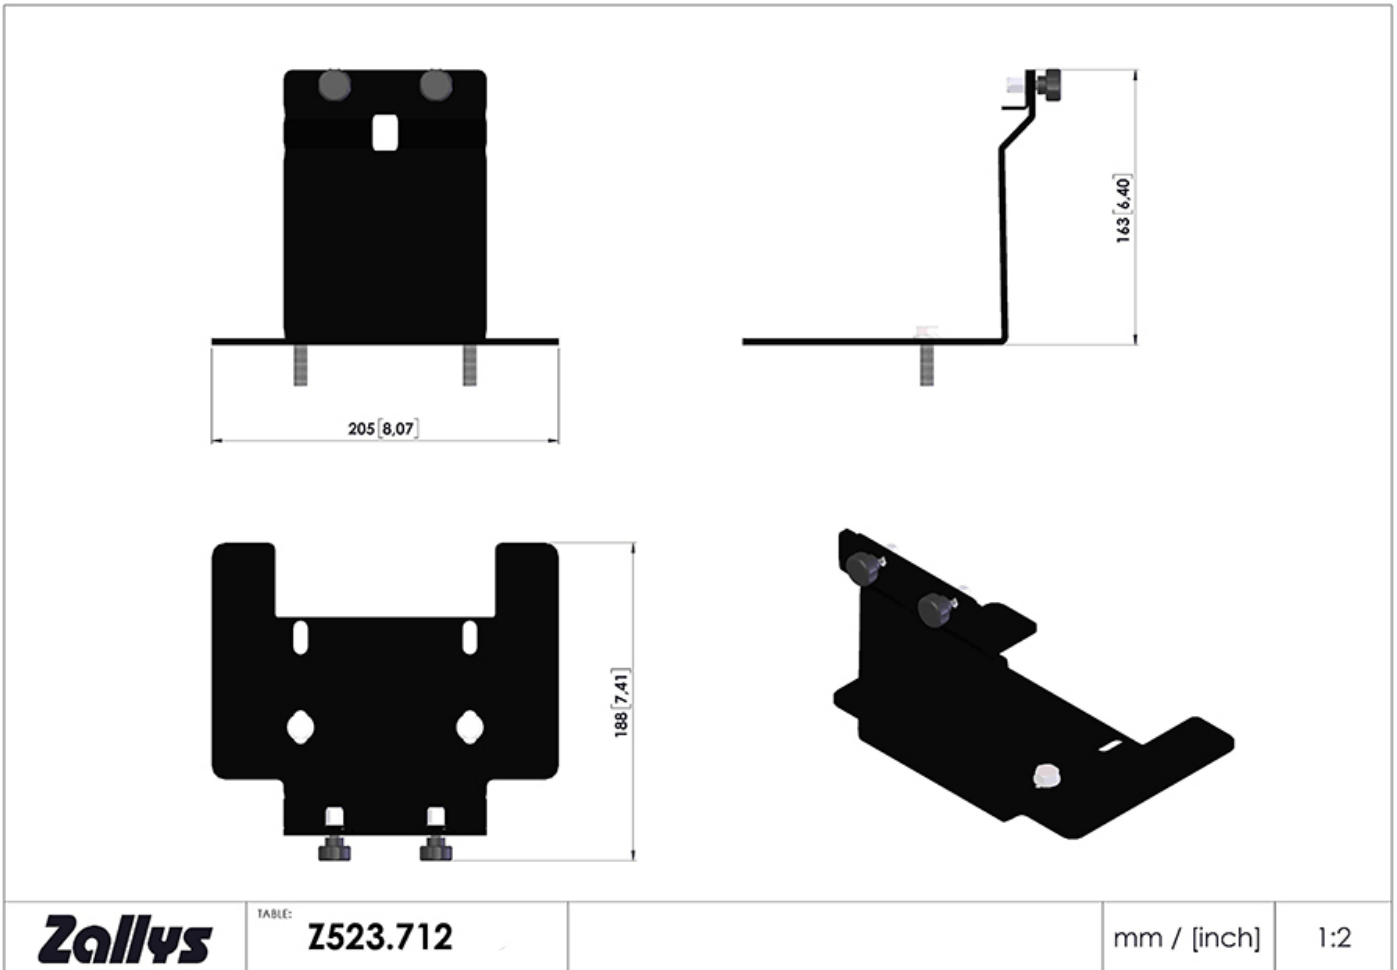

Z523.712

Disegno