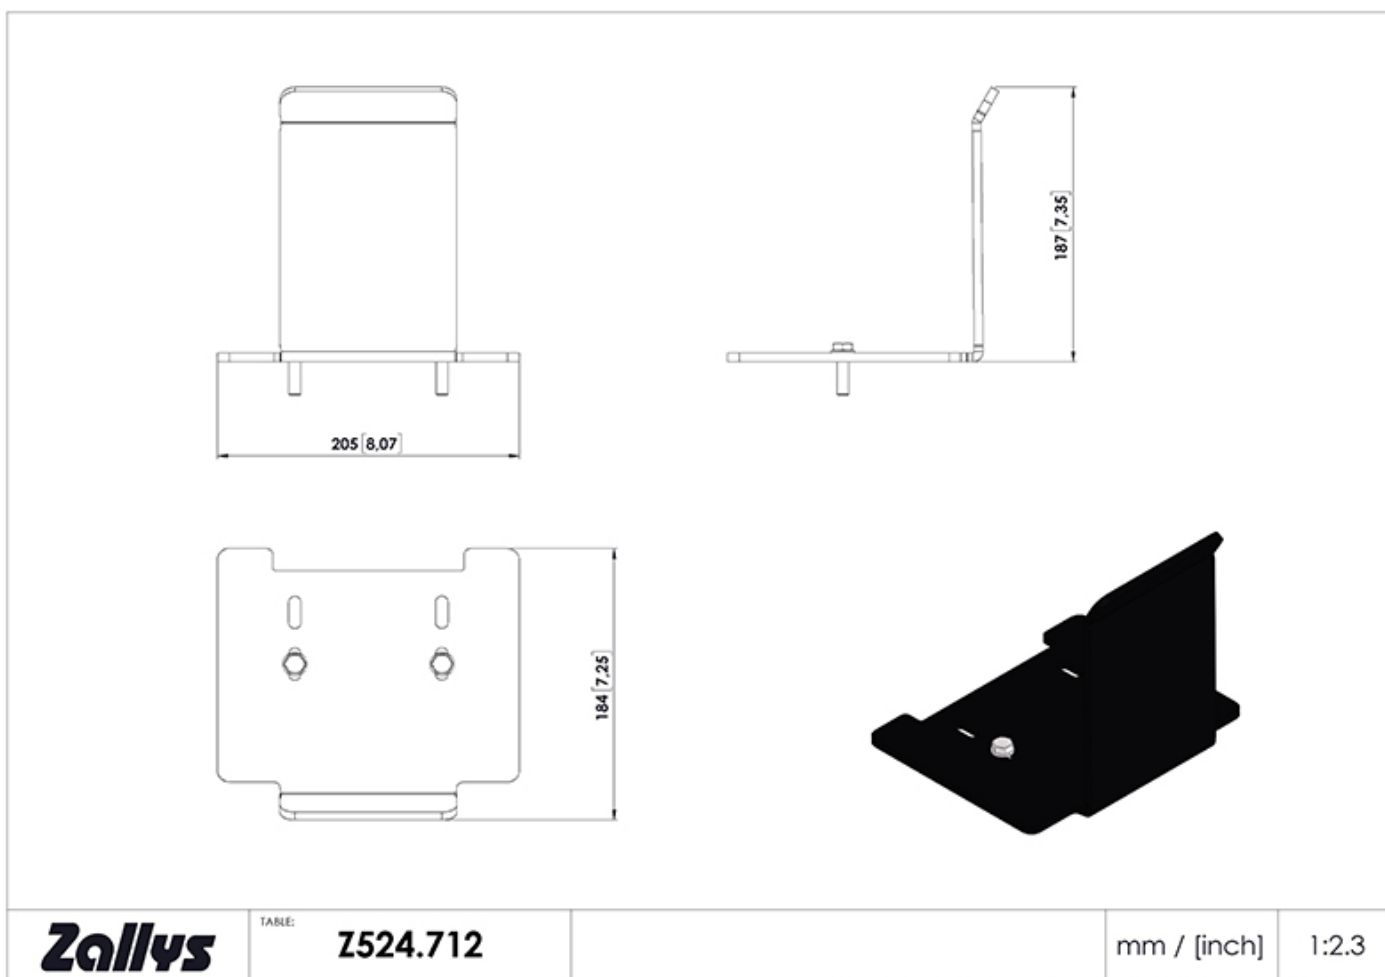

Z524.712 inox===

Disegno