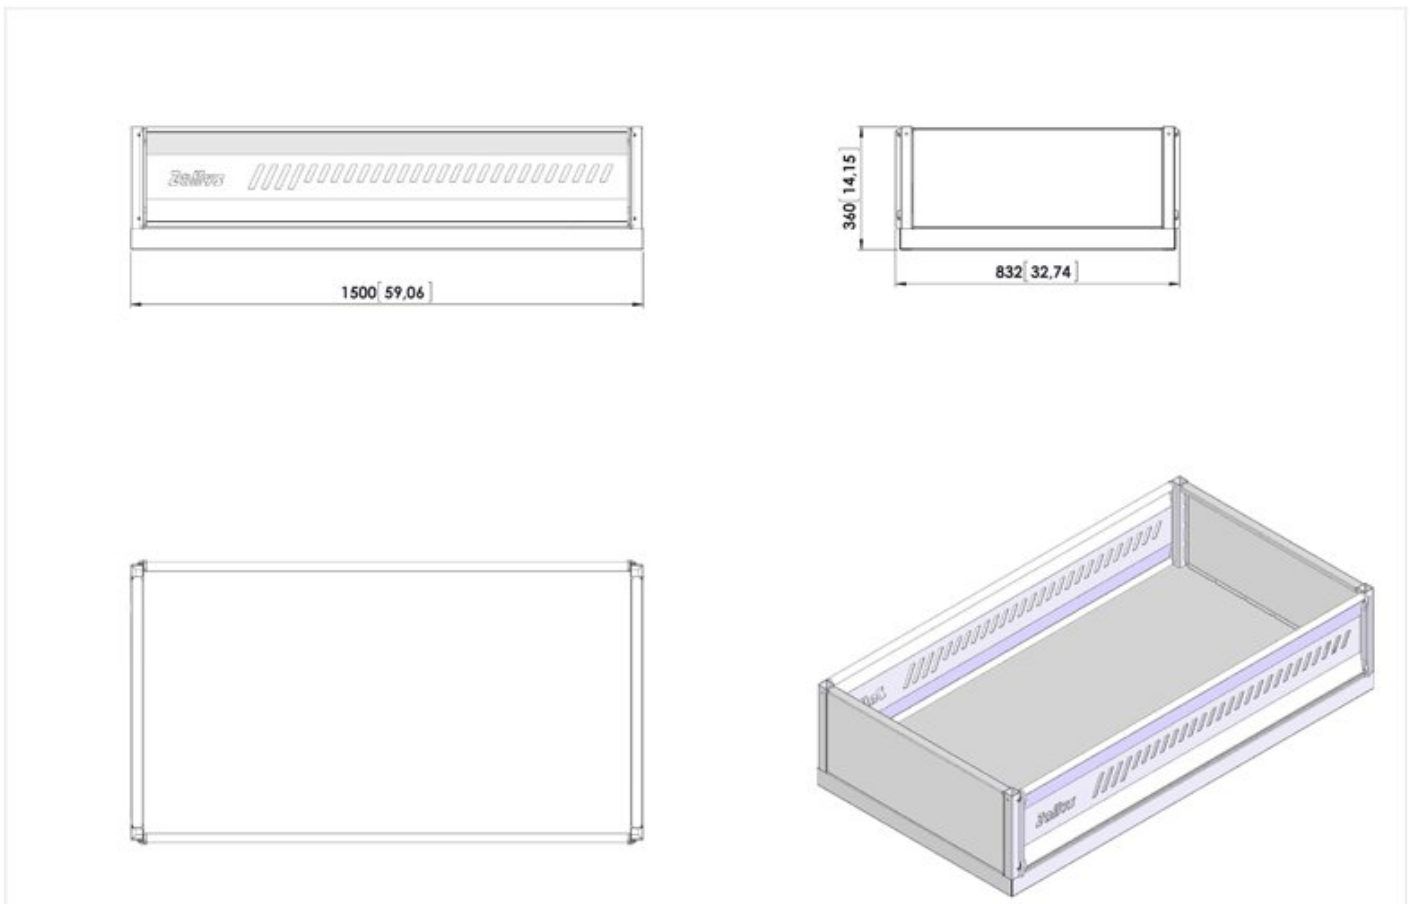

Platform 800x1500xh300 mm

A033.700===

Technical drawing

	TABLE: A033.700		Unit: mm / [inch]	1:10
--	---------------------------	--	---------------------	------

Plateform 800x1500xh300 mm

Technical data

1. Characteristics

Réf.no.	Description	U.M.	Valeur
1.01	Model number		A033.700===
1.02	Model name		Plateform 800x1500xh300 mm
1.03	Manufacturer		Zallys

8. Technical data

Réf.no.	Description	U.M.	Valeur
8.23	Structure		In steel
8.24	Surface treatment		Polyester powder coating

9. Weight

Réf.no.	Description	U.M.	Valeur
9.20	Weight		35

10. Dimensions

Réf.no.	Description	U.M.	Valeur
10.01	Length		1500
10.02	Width		832
10.05	Height		360
10.40	Volume(overall dimensions)		0.450
10.50	**For further details please click on technical draws		