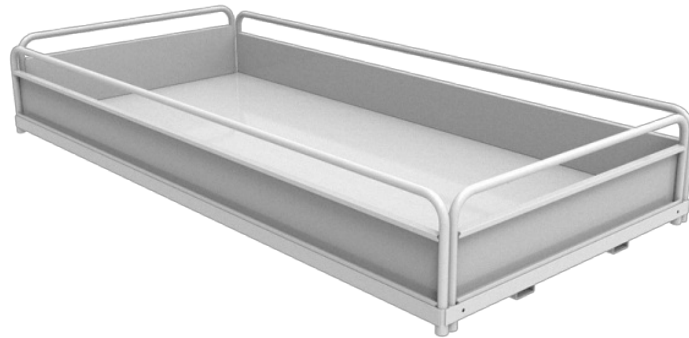

Platform 885x1850xh230 mm

A032.700===

Machines