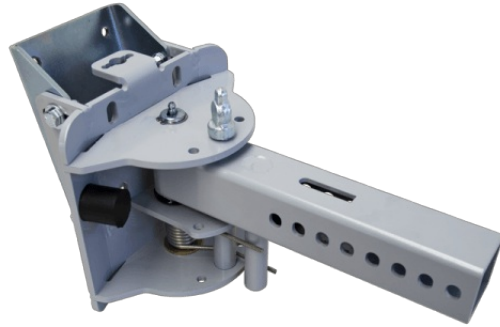

# Pivoting support arm for hitches

**ZG60.021.700===**

**Machines**