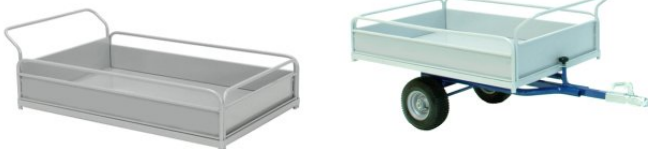

Z125.700

Accessories

A030.700===

Platform 695x1250xh230 mm

A030.790===

Rain protection cover kit in PVC

A031.700===

Platform 885x1250xh230 mm

A031.715===

Platform 800x1250xh630 mm

A031.720===

Platform 885x1250xh620 mm

A031.790===

Rain protection cover kit in PVC

A403.701===

Complete fitting kit