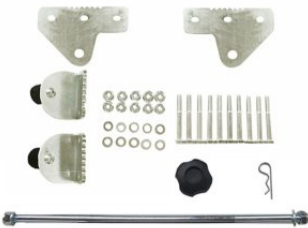

Z125.700

Accessories

A030.700===

Platform 695x1250xh230 mm

A030.790===

Rain protection cover kit in PVC

A031.700===

Platform 885x1250xh230 mm

A031.715===

Platform 800x1250xh630 mm

A031.720===

Platform 885x1250xh620 mm

A031.790===

Rain protection cover kit in PVC

A403.701===

Complete fitting kit

F012.001

Hitch Ball