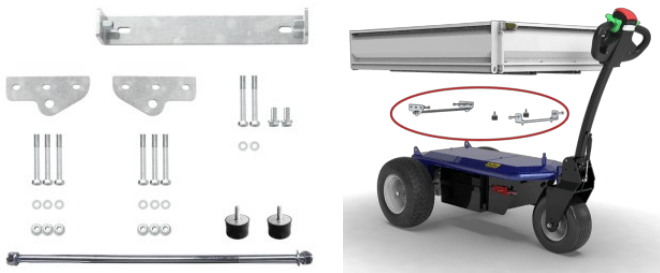

Z107.720-4===

Accessories

Z107.780-3

Standard electric system

B9023.750-2

72 / 96 Ah AGM battery pack

B210.508-T

Battery charger (100-240) 8A 24V

DR213.701-3

Turf wheels kit

DR214.701-3===

Tractor wheels kit

DR114.702-3===

Superelastic non-tracking wheels kit

ZP010.720===

Plateform 890 x 1325 x 185 mm

ZP010.740===

Plateform 890 x 1325 x 385 mm

A409.720===

Complete fitting kit for platforms

E550.750===

Emergency stop

E204.701===

Digital hour meter