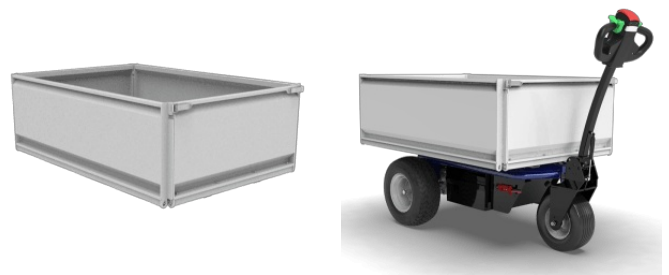

ZP010.740===

Plateform 890 x 1325 x 385 mm