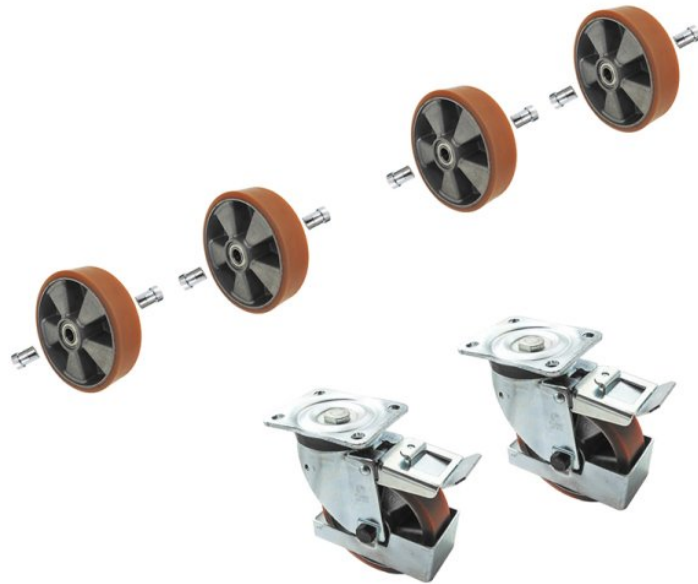

Kit roues standards

DR154.702-6

Machines