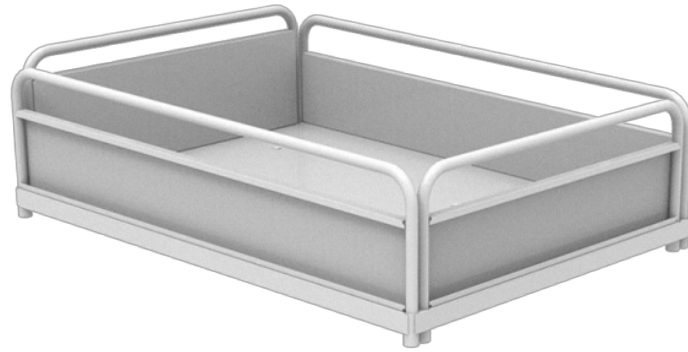

Plateau 750x1020xh230 mm

A029.700===

Machines